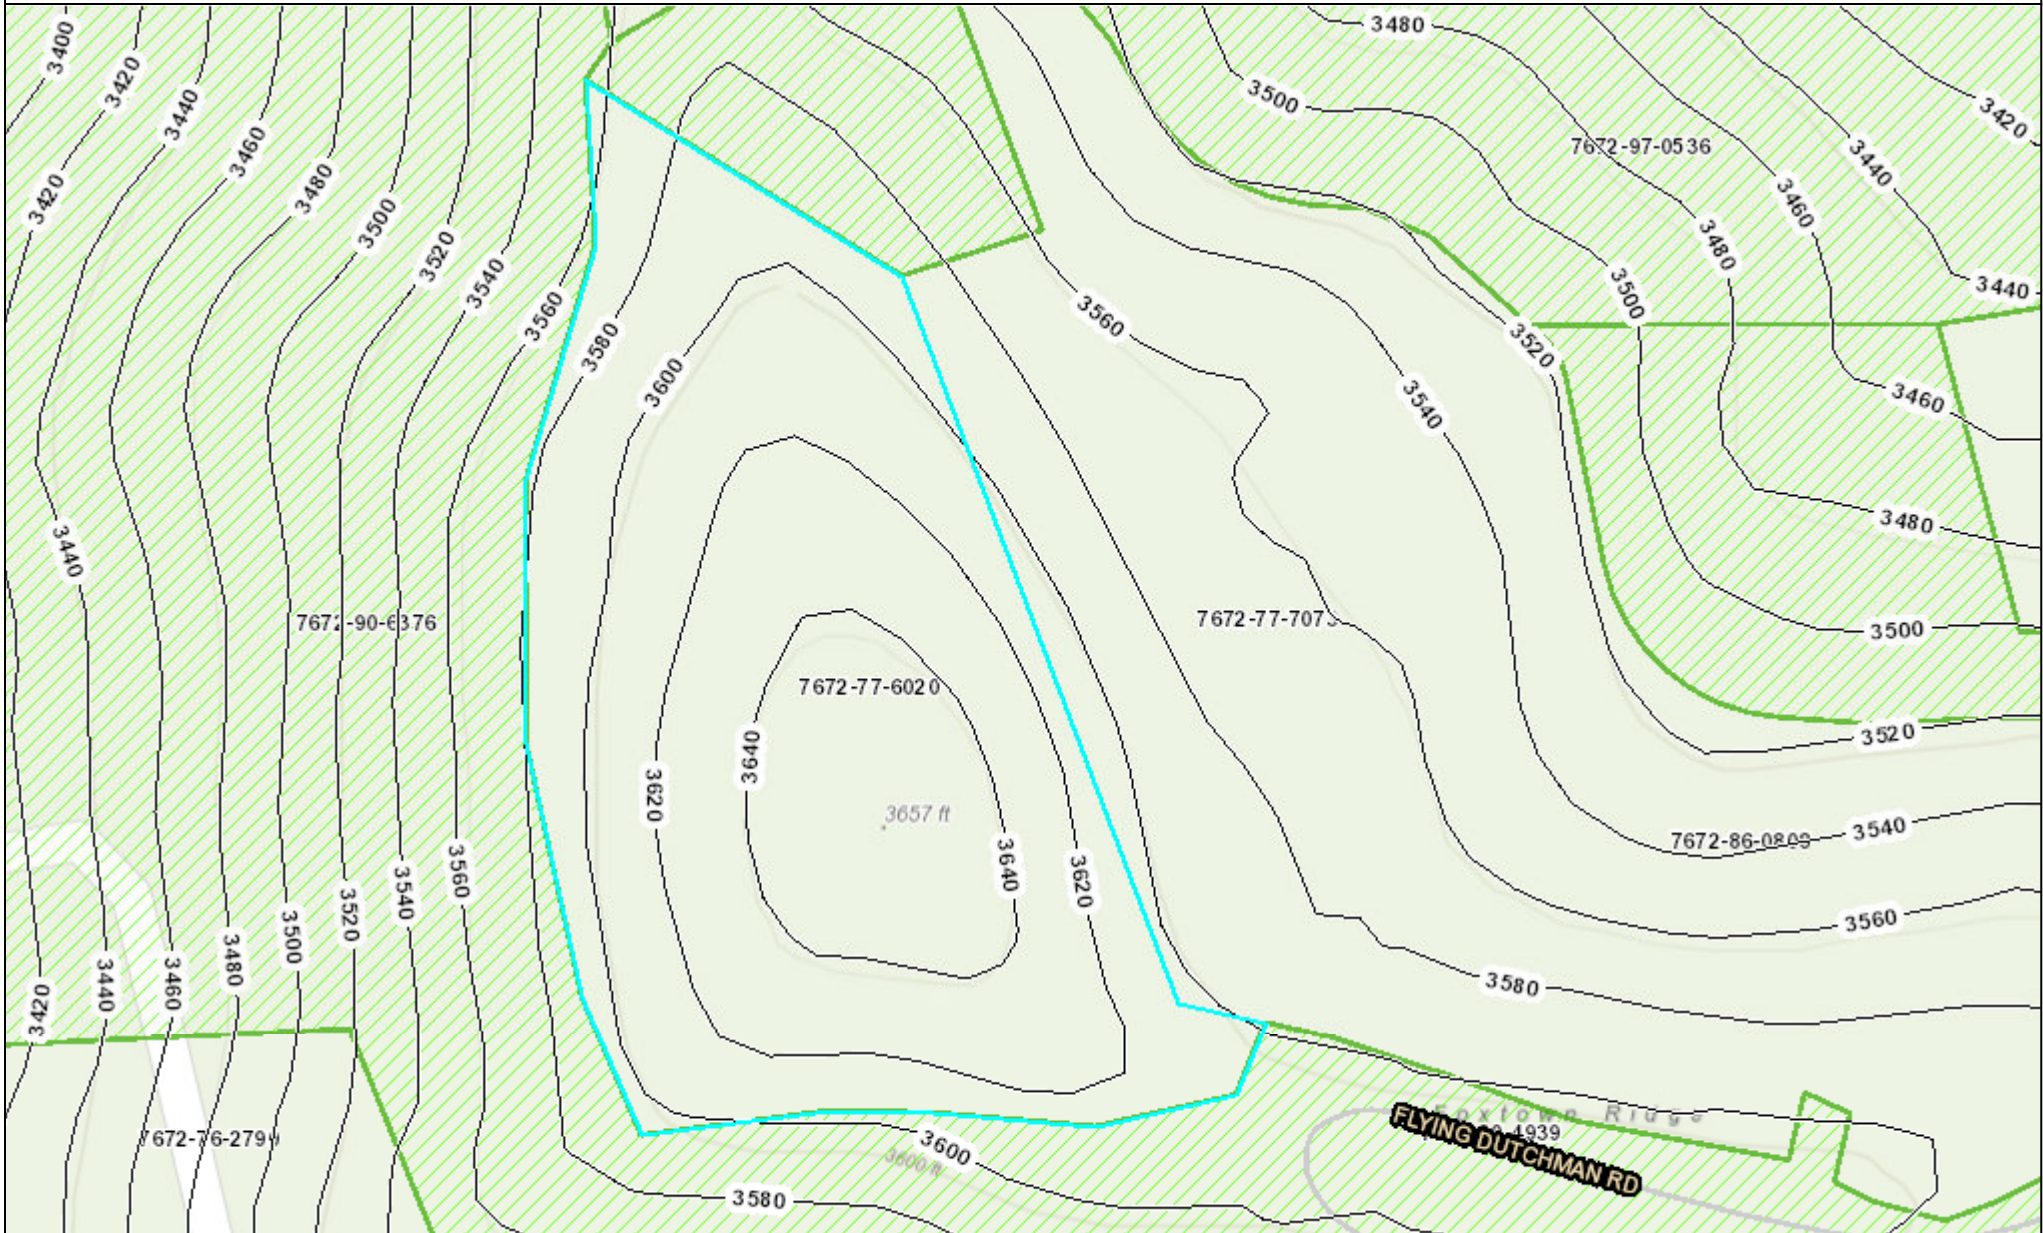

# Custom Jackson County, NC Property Map

- Parcels\_Query result
- Contours 20ft
- Centerlines
- Conservation Areas

0 0.005 0.01 0.02 mi

**\*WARNING: THIS IS NOT A SURVEY!\***  
This map is prepared for inventory of real property within Jackson County. It is compiled from recorded deeds, plats, and public data records. Users of this map are hereby notified that the aforementioned public information sources should be consulted for verification. Jackson County or any County representative assumes no legal responsibility for the contents of this map.