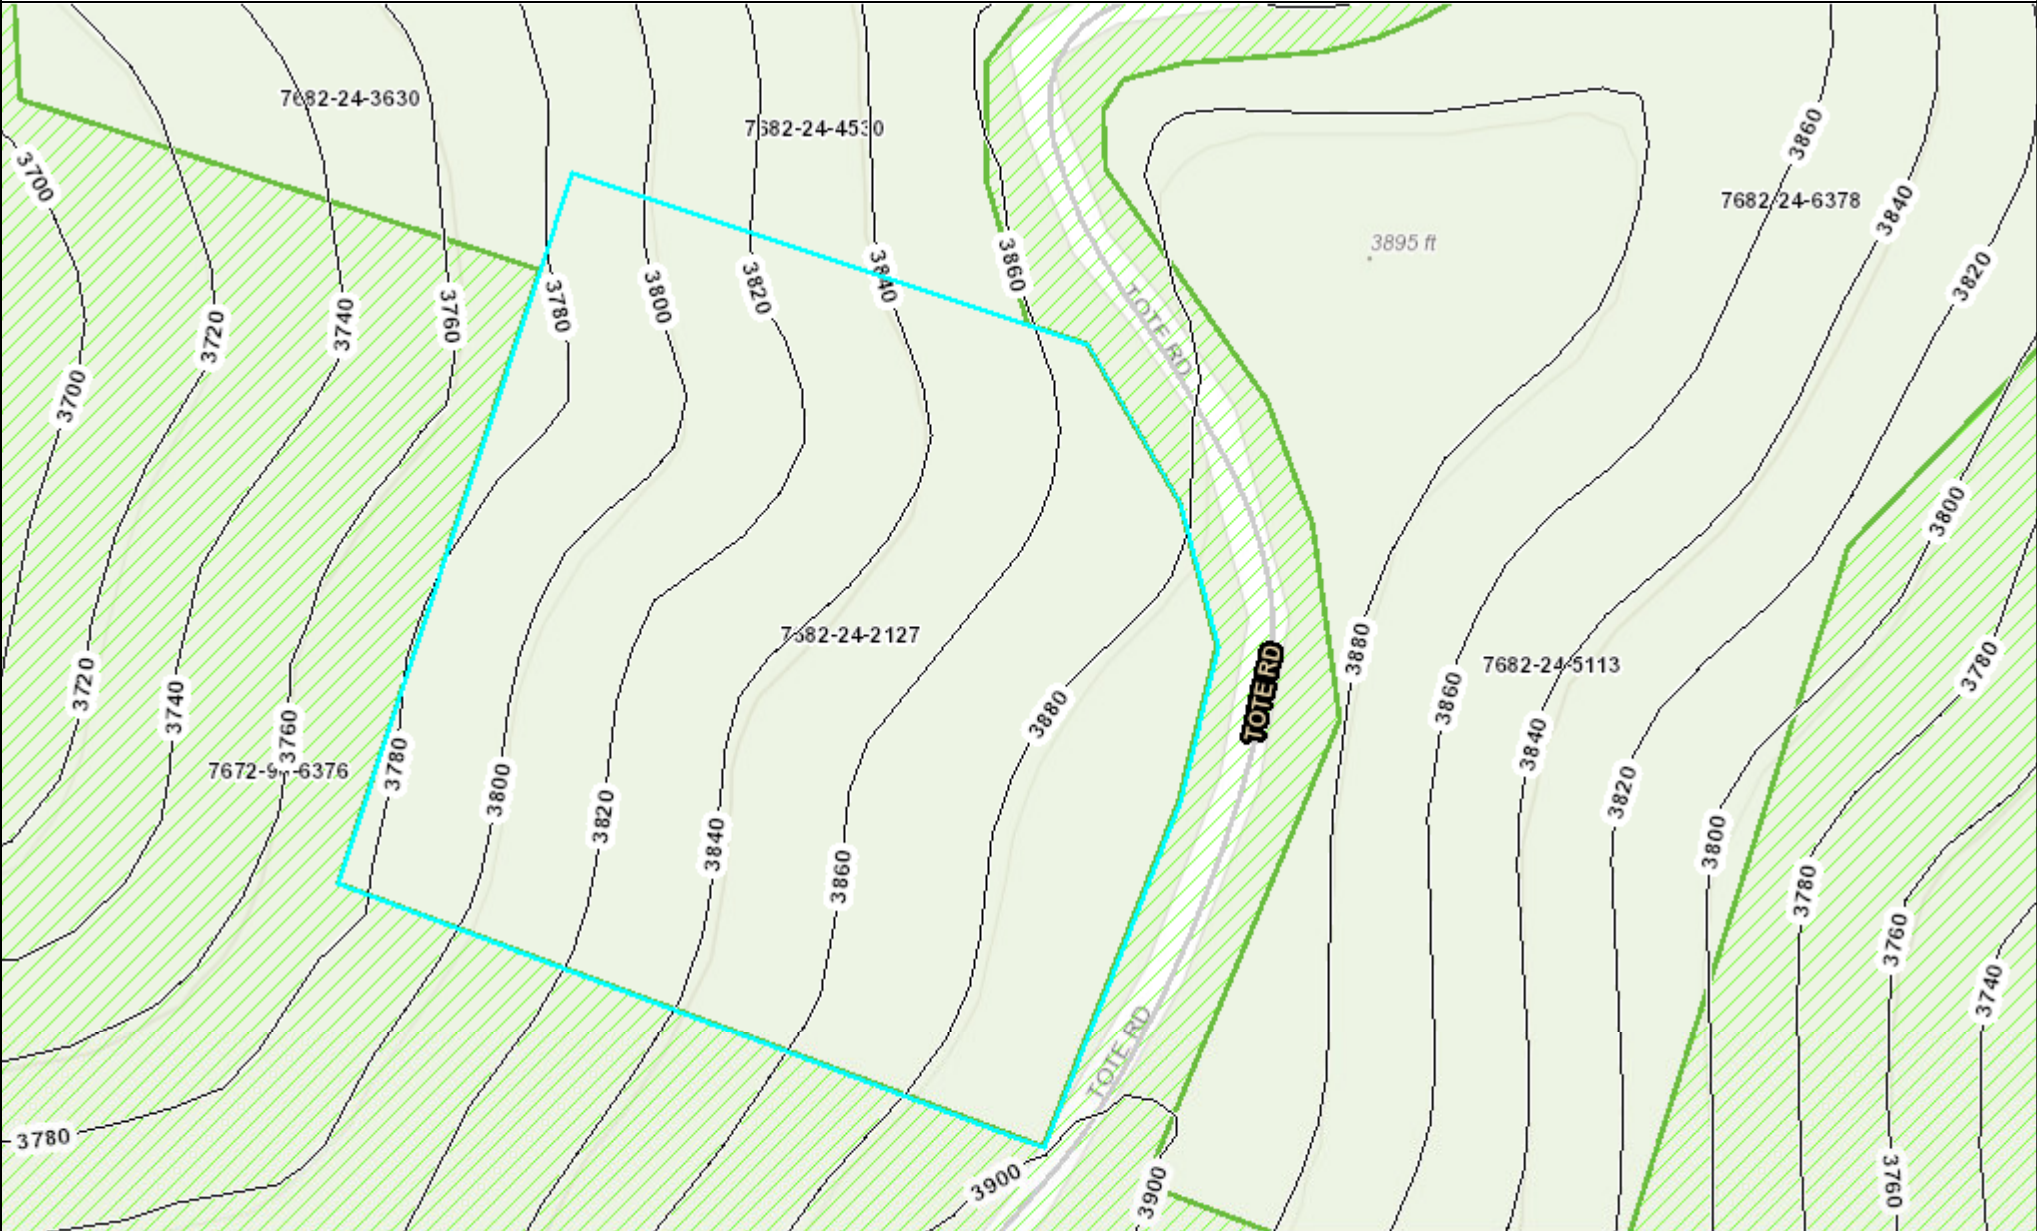

# Custom Jackson County, NC Property Map

- Parcels\_Query result
- Contours 20ft
- Centerlines
- Conservation Areas

0 0.005 0.01 0.02 mi

**\*WARNING: THIS IS NOT A SURVEY!\***  
This map is prepared for inventory of real property within Jackson County. It is compiled from recorded deeds, plats, and public data records. Users of this map are hereby notified that the aforementioned public information sources should be consulted for verification. Jackson County or any County representative assumes no legal responsibility for the contents of this map.