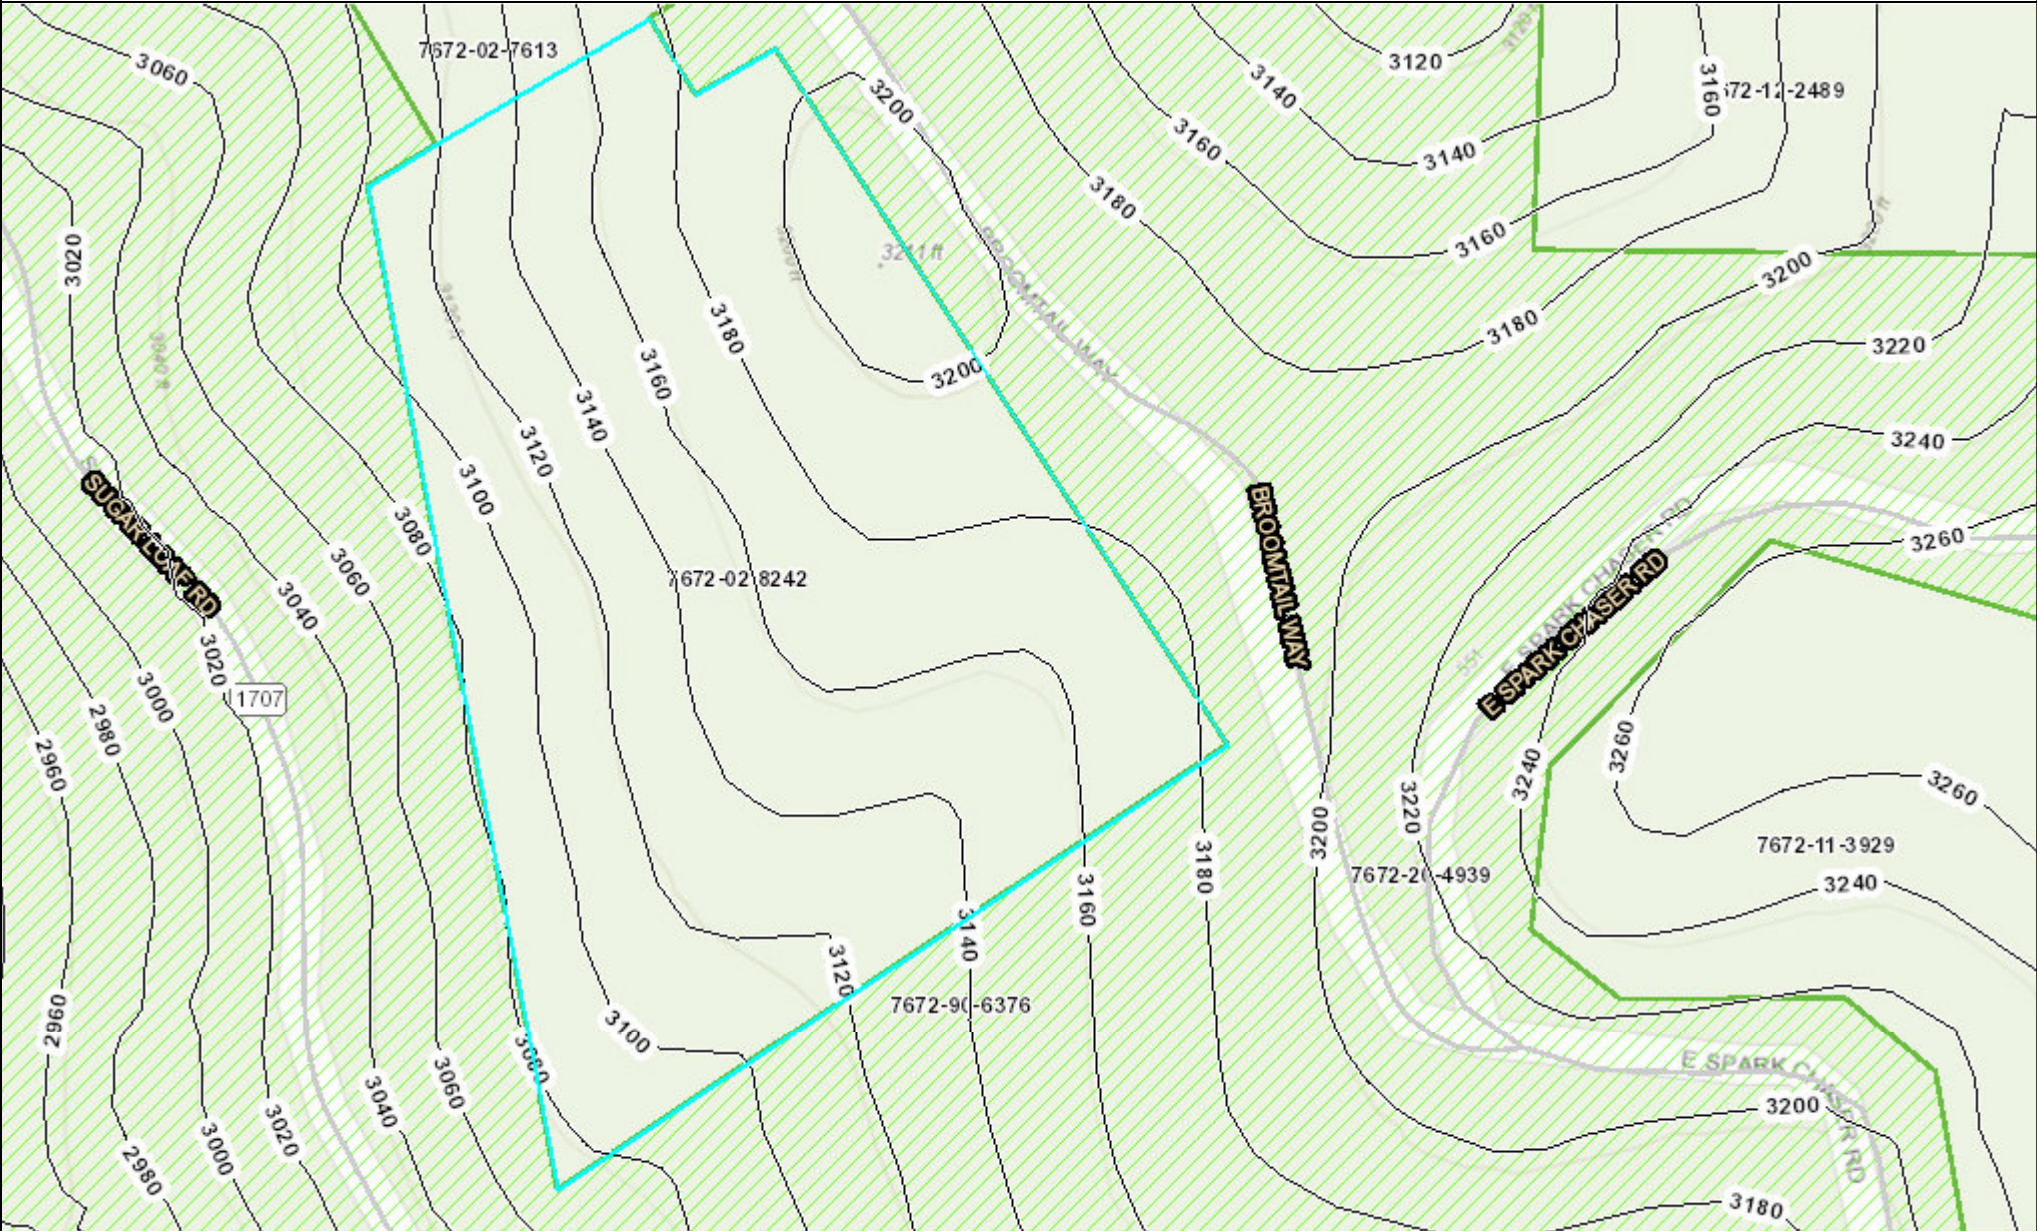

# Custom Jackson County, NC Property Map

- Parcels\_Query result
- Contours 20ft
- Centerlines
- Conservation Areas

0 0.005 0.01 0.02 mi

**\*WARNING: THIS IS NOT A SURVEY!\***  
 This map is prepared for inventory of real property within Jackson County. It is compiled from recorded deeds, plats, and public data records. Users of this map are hereby notified that the aforementioned public information sources should be consulted for verification. Jackson County or any County representative assumes no legal responsibility for the contents of this map.