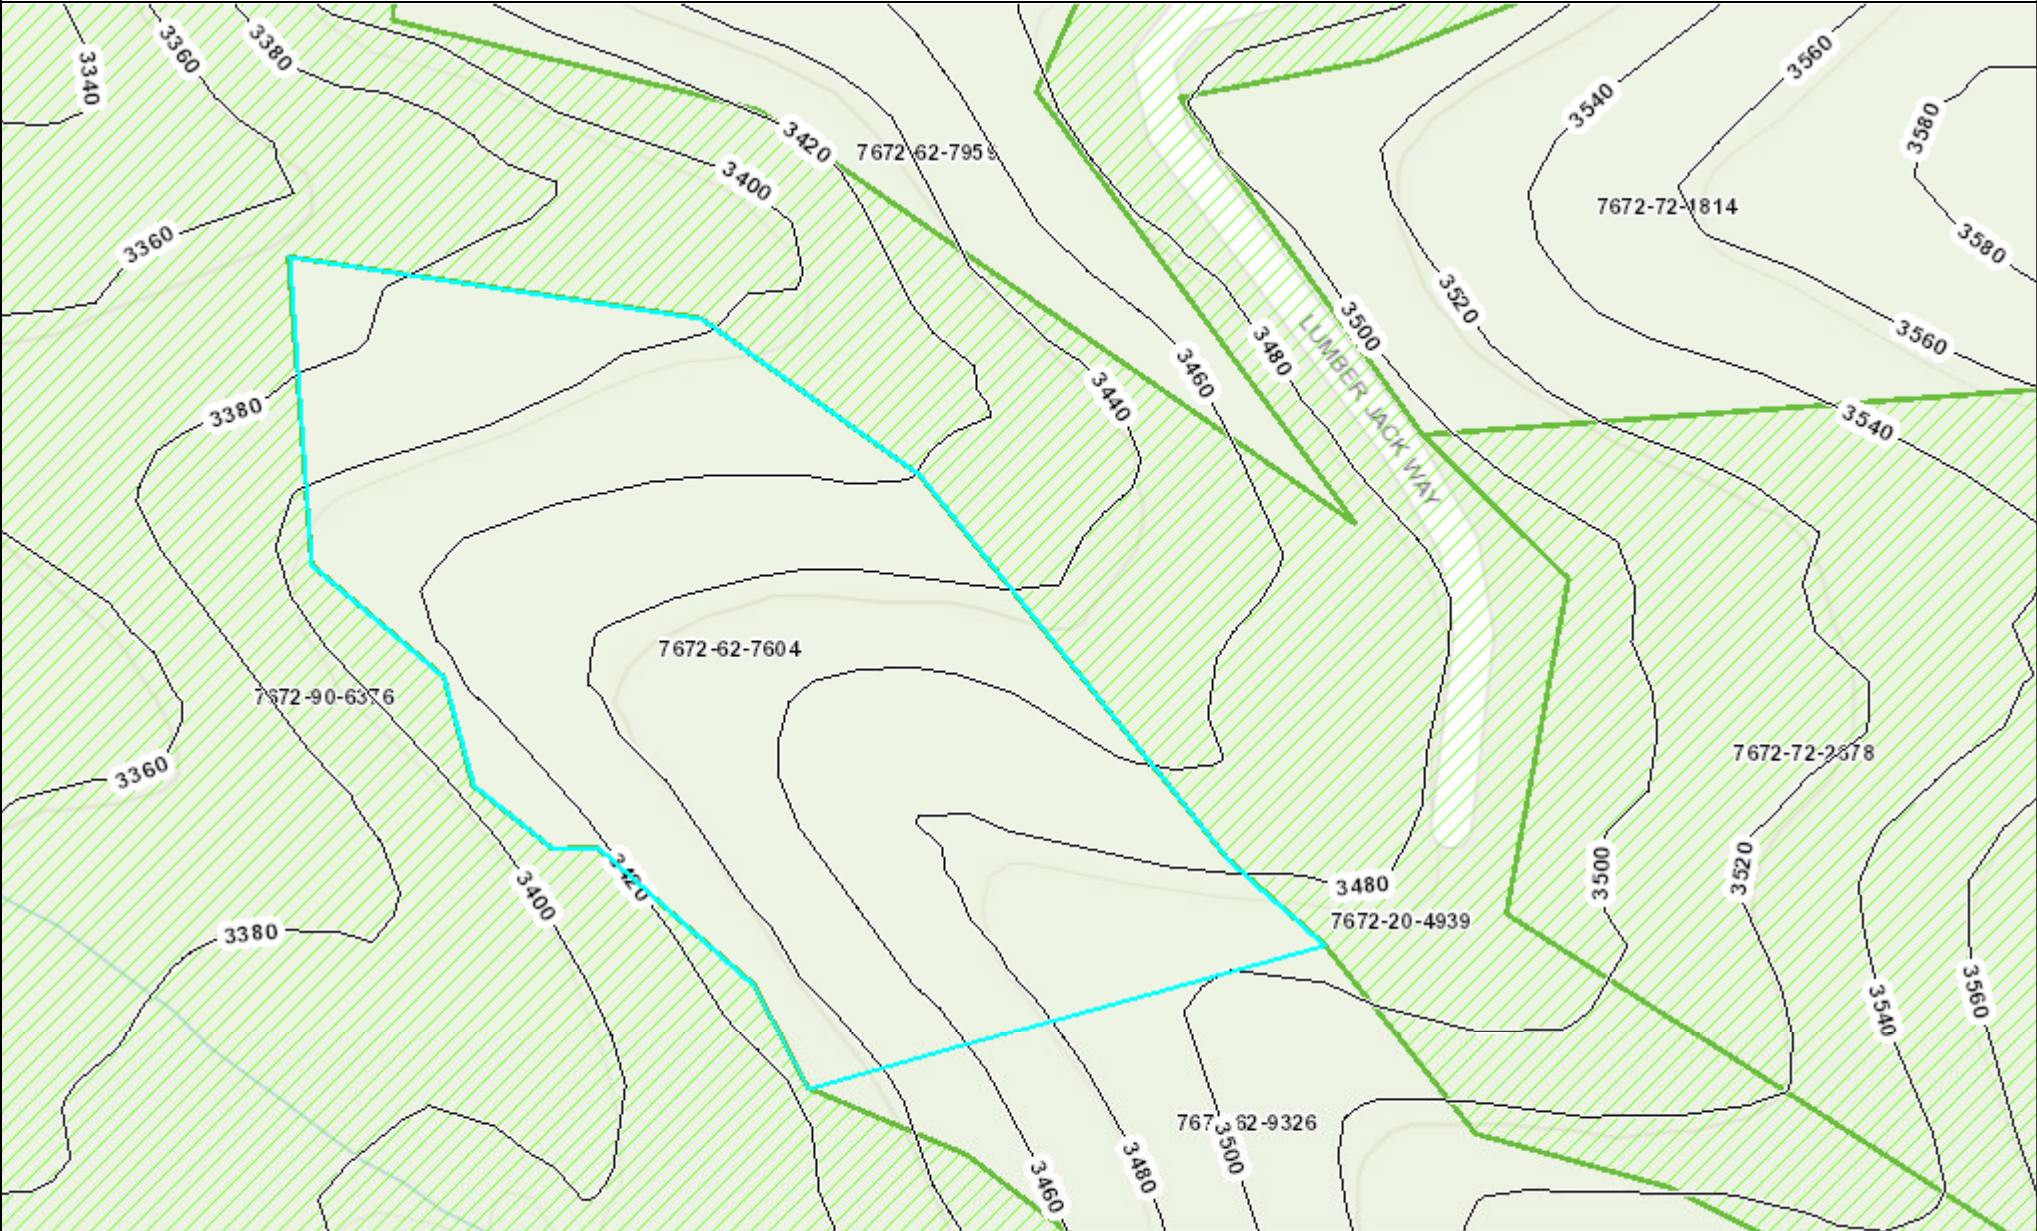

# Custom Jackson County, NC Property Map

- Parcels\_Query result
- Contours 20ft
- Centerlines
- Conservation Areas

0 0.005 0.01 0.02 mi

**\*WARNING: THIS IS NOT A SURVEY!\***  
This map is prepared for inventory of real property within Jackson County. It is compiled from recorded deeds, plats, and public data records. Users of this map are hereby notified that the aforementioned public information sources should be consulted for verification. Jackson County or any County representative assumes no legal responsibility for the contents of this map.