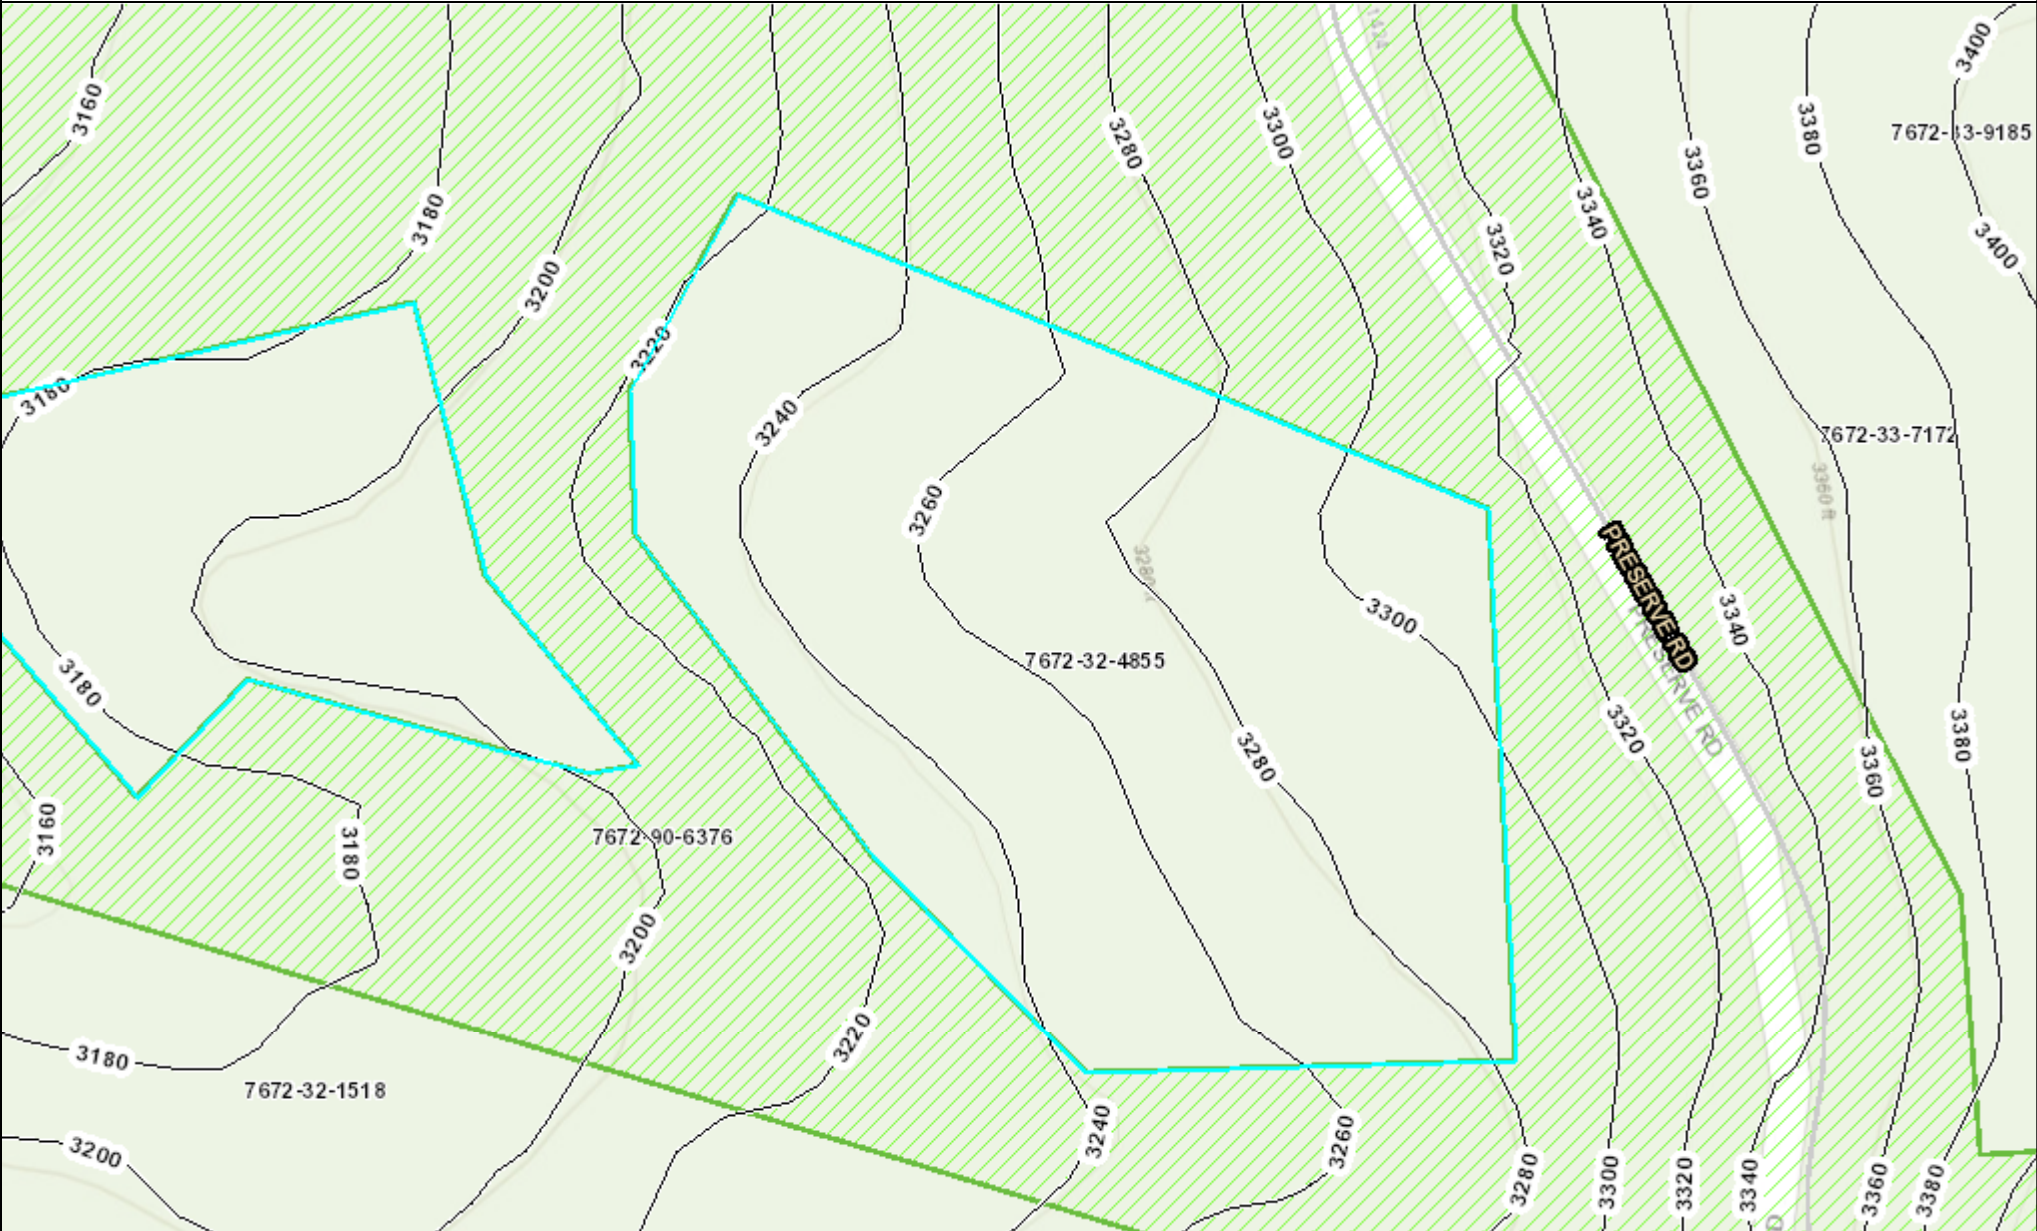

# Custom Jackson County, NC Property Map

- Parcels\_Query result
- Contours 20ft
- Centerlines
- Conservation Areas

0 0.005 0.01 0.02 mi

**\*WARNING: THIS IS NOT A SURVEY!\***  
This map is prepared for inventory of real property within Jackson County. It is compiled from recorded deeds, plats, and public data records. Users of this map are hereby notified that the aforementioned public information sources should be consulted for verification. Jackson County or any County representative assumes no legal responsibility for the contents of this map.