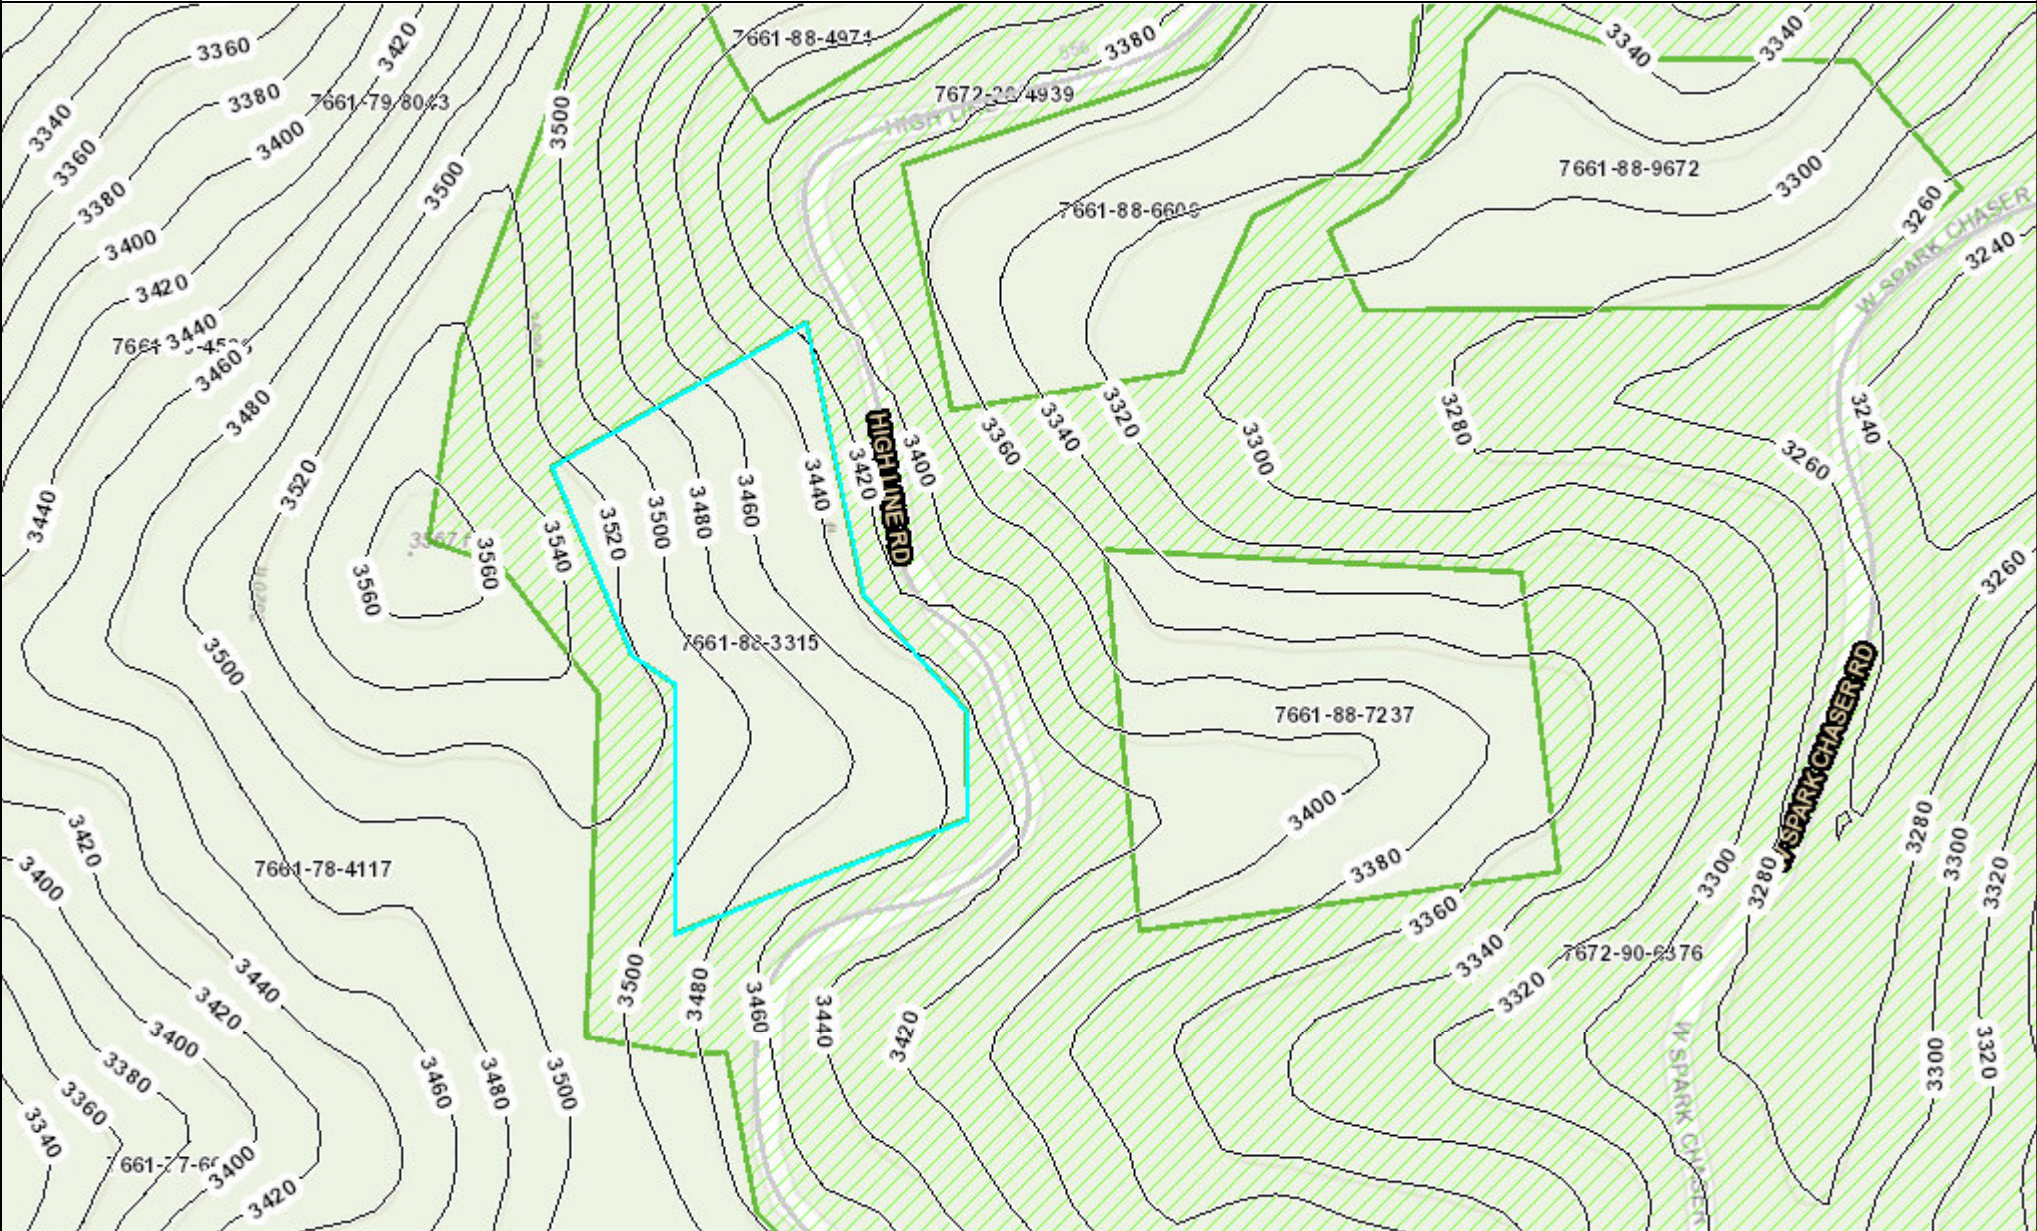

Custom Jackson County, NC Property Map

- Parcels_Query result
- Contours 20ft
- Centerlines
- Conservation Areas

WARNING: THIS IS NOT A SURVEY!
 This map is prepared for inventory of real property within Jackson County. It is compiled from recorded deeds, plats, and public data records. Users of this map are hereby notified that the aforementioned public information sources should be consulted for verification. Jackson County or any County representative assumes no legal responsibility for the contents of this map.