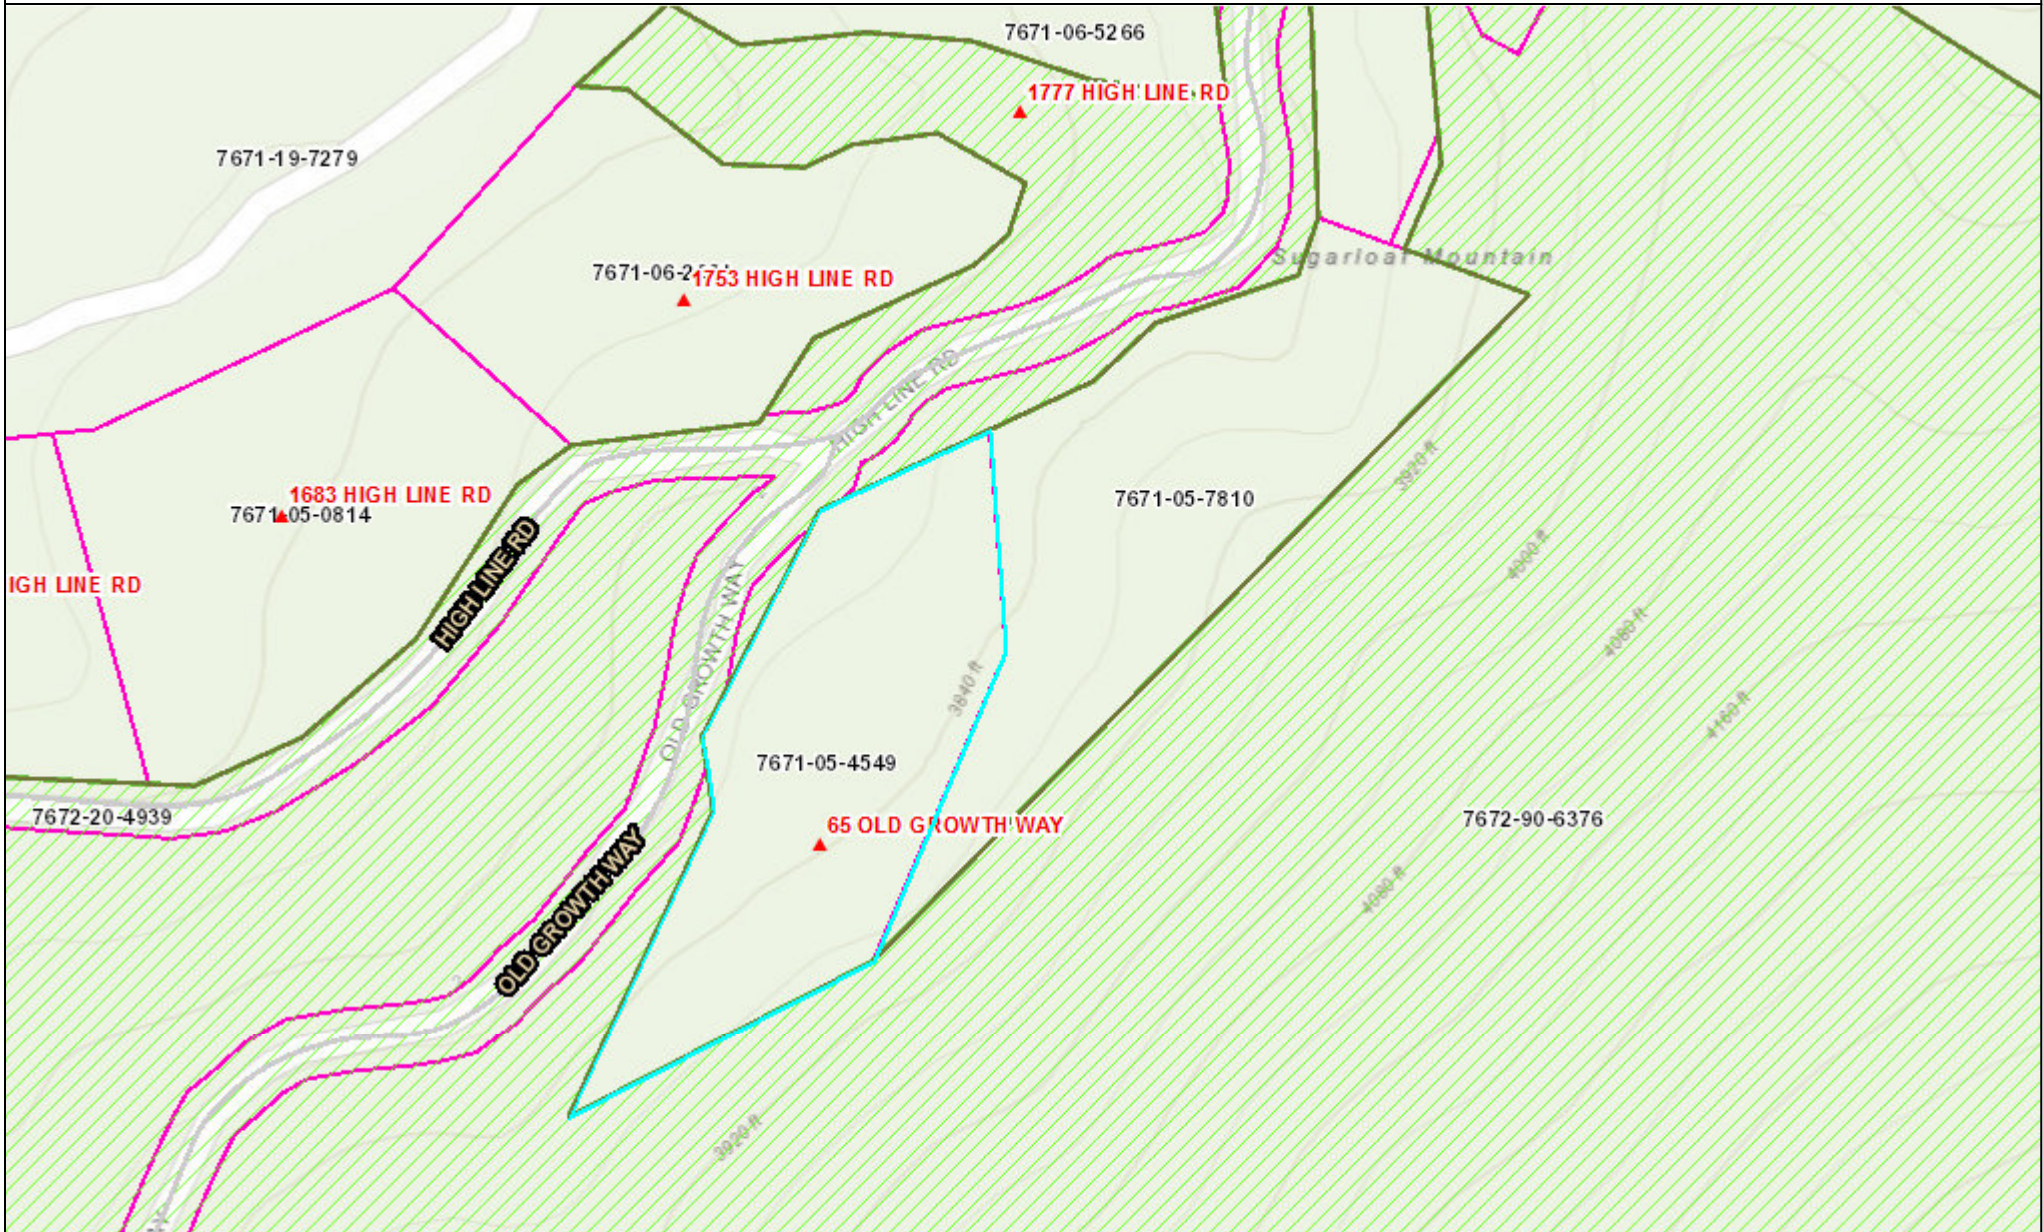

# Custom Jackson County, NC Property Map

- |                       |                     |                    |         |
|-----------------------|---------------------|--------------------|---------|
| Parcels _Query result | <b>Parcel Lines</b> | Lot Line           | Parcels |
| Address Points        | Easement            | Subdivision ROW    |         |
| Centerlines           | Hooks               | Conservation Areas |         |
|                       | Leader Line         |                    |         |

**\*WARNING: THIS IS NOT A SURVEY!\***  
 This map is prepared for inventory of real property within Jackson County. It is compiled from recorded deeds, plats, and public data records. Users of this map are hereby notified that the aforementioned public information sources should be consulted for verification. Jackson County or any County representative assumes no legal responsibility for the contents of this map.