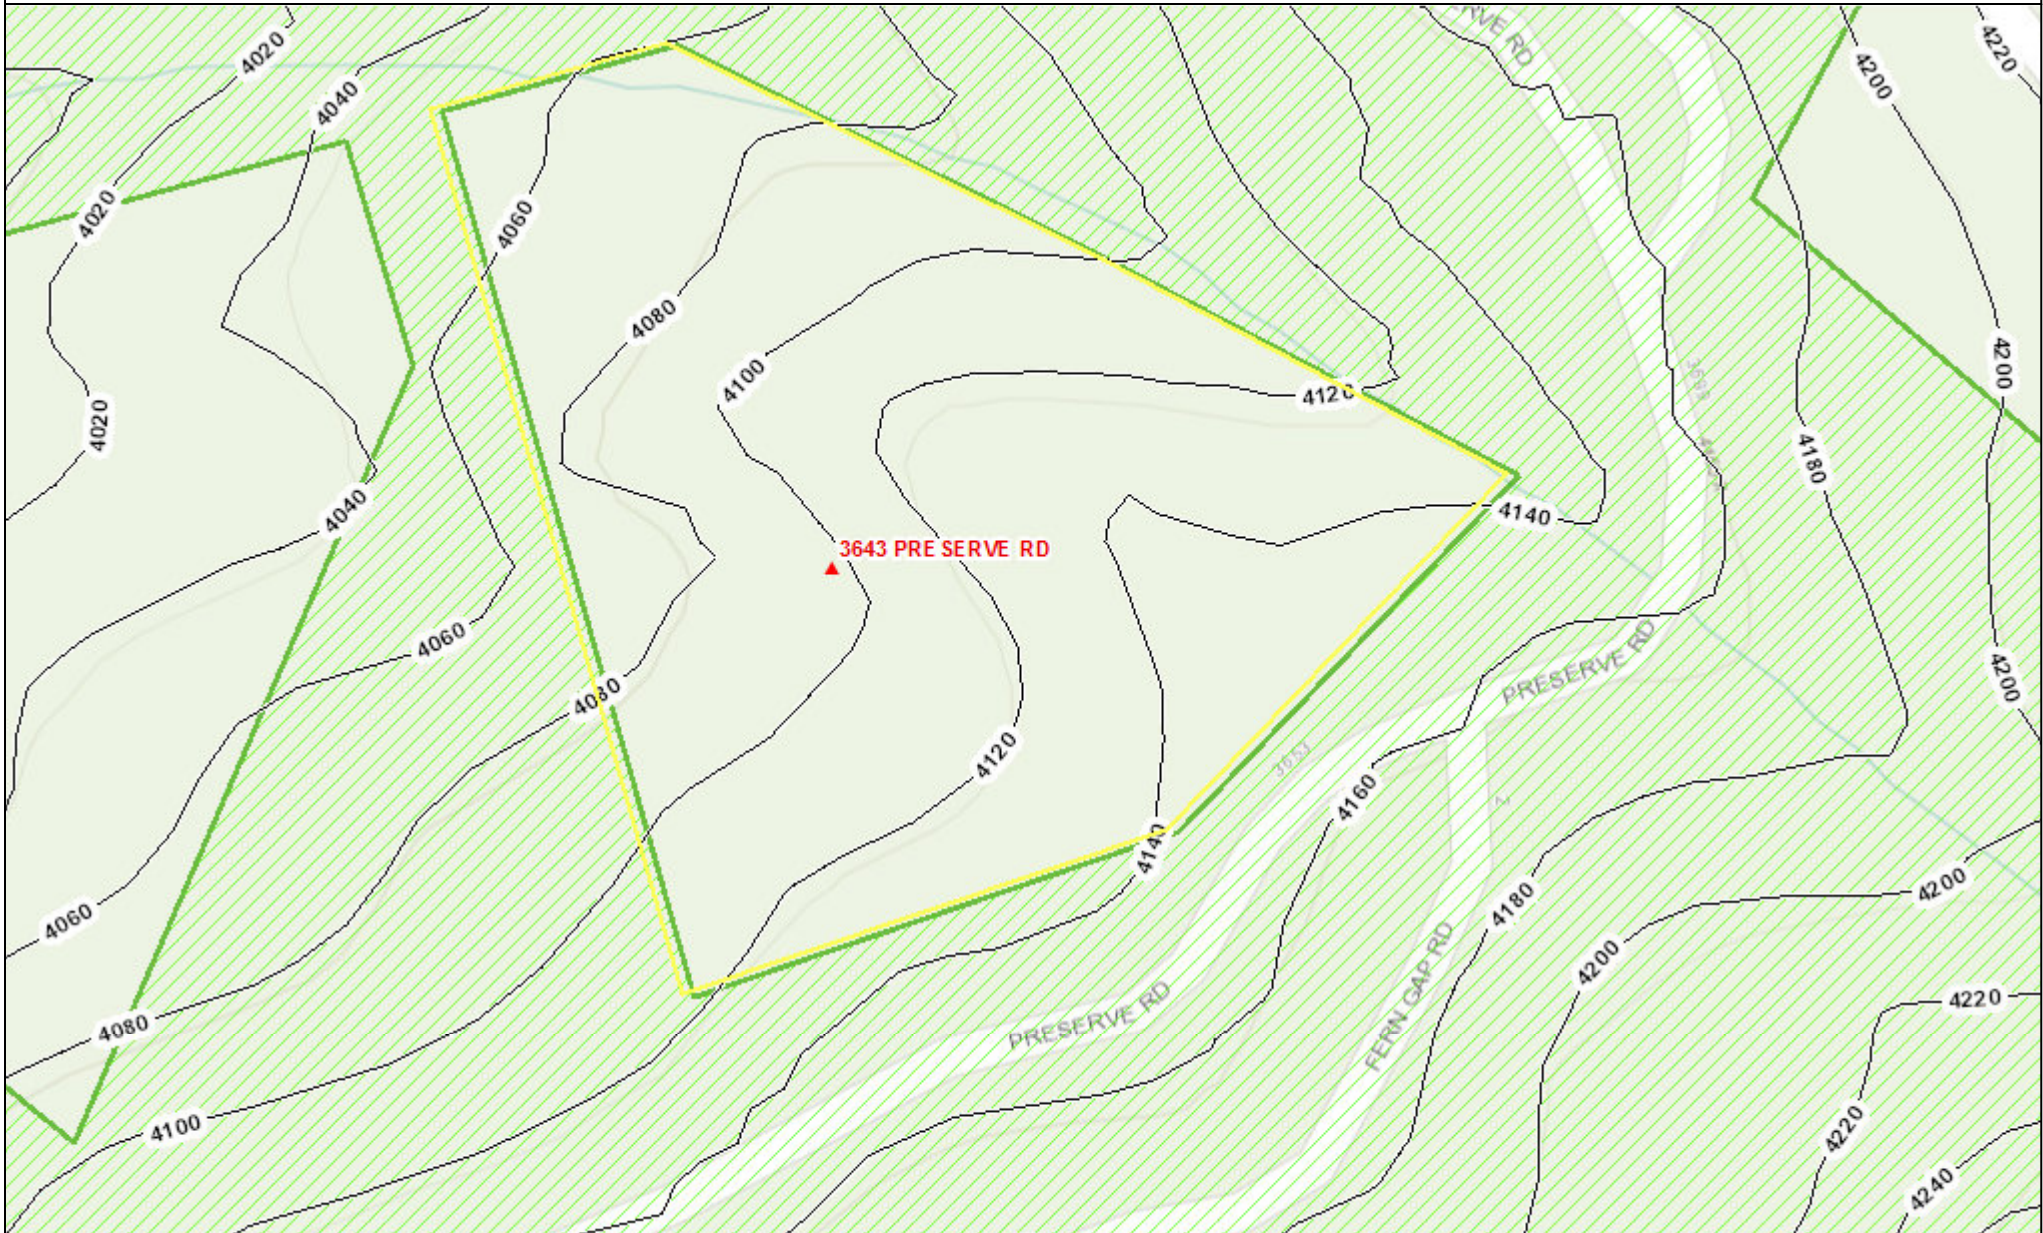

Custom Jackson County, NC Property Map

- Parcels _Query result
- ▲ Address Points
- Contours 20ft

 Conservation Areas

0 0.005 0.01 0.02 mi

WARNING: THIS IS NOT A SURVEY!
This map is prepared for inventory of real property within Jackson County. It is compiled from recorded deeds, plats, and public data records. Users of this map are hereby notified that the aforementioned public information sources should be consulted for verification. Jackson County or any County representative assumes no legal responsibility for the contents of this map.