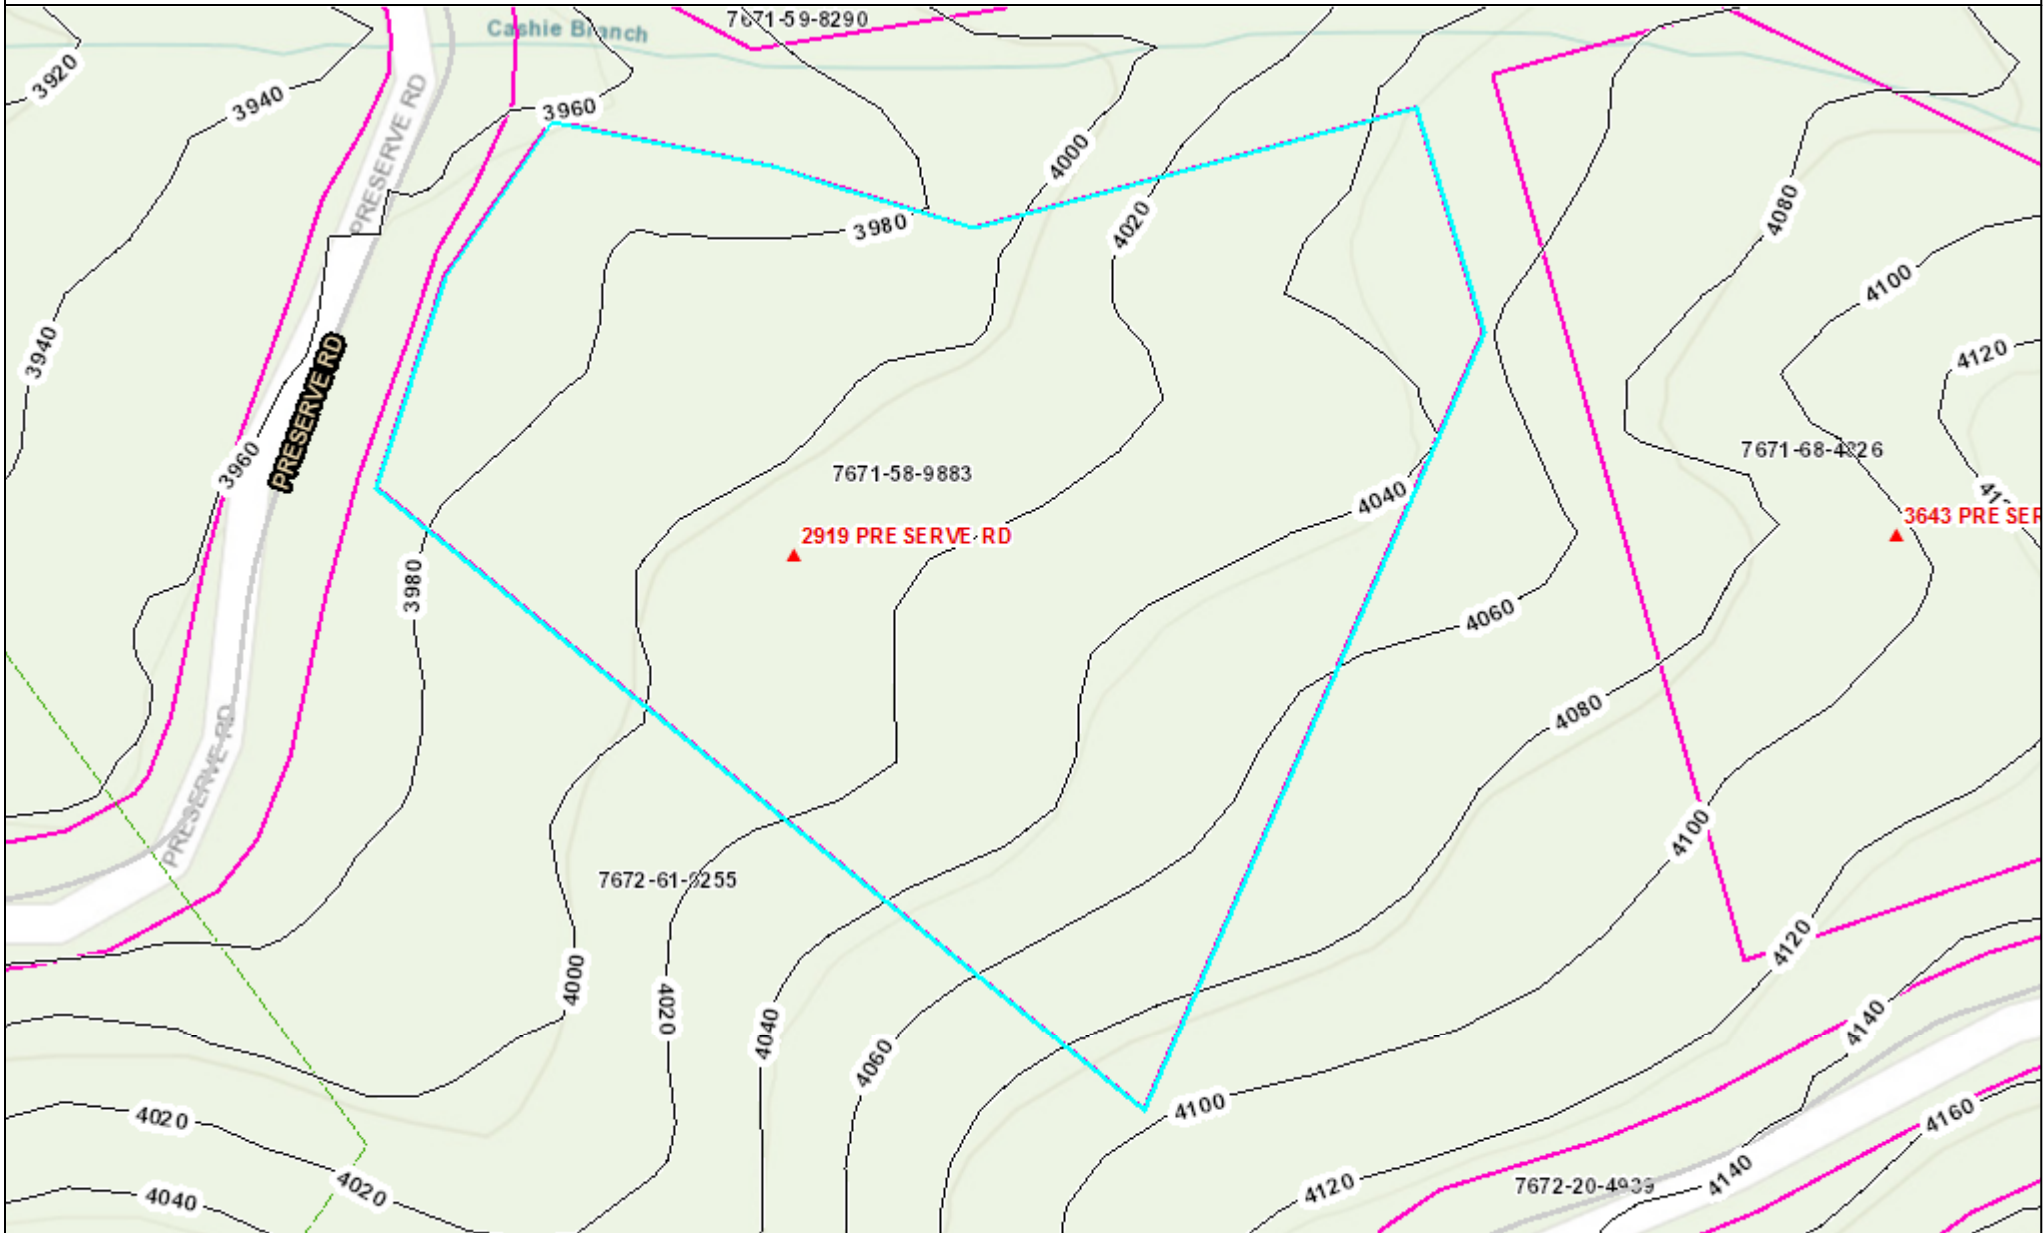

Custom Jackson County, NC Property Map

- | | | |
|----------------------|---------------------|-------------------|
| Parcels_Query result | Parcel Lines | — Lot Line |
| ▲ Address Points | — Easement | — Subdivision ROW |
| — Contours 20ft | — Hooks | □ Parcels |
| — Centerlines | — Leader Line | |

WARNING: THIS IS NOT A SURVEY!
 This map is prepared for inventory of real property within Jackson County. It is compiled from recorded deeds, plats, and public data records. Users of this map are hereby notified that the aforementioned public information sources should be consulted for verification. Jackson County or any County representative assumes no legal responsibility for the contents of this map.