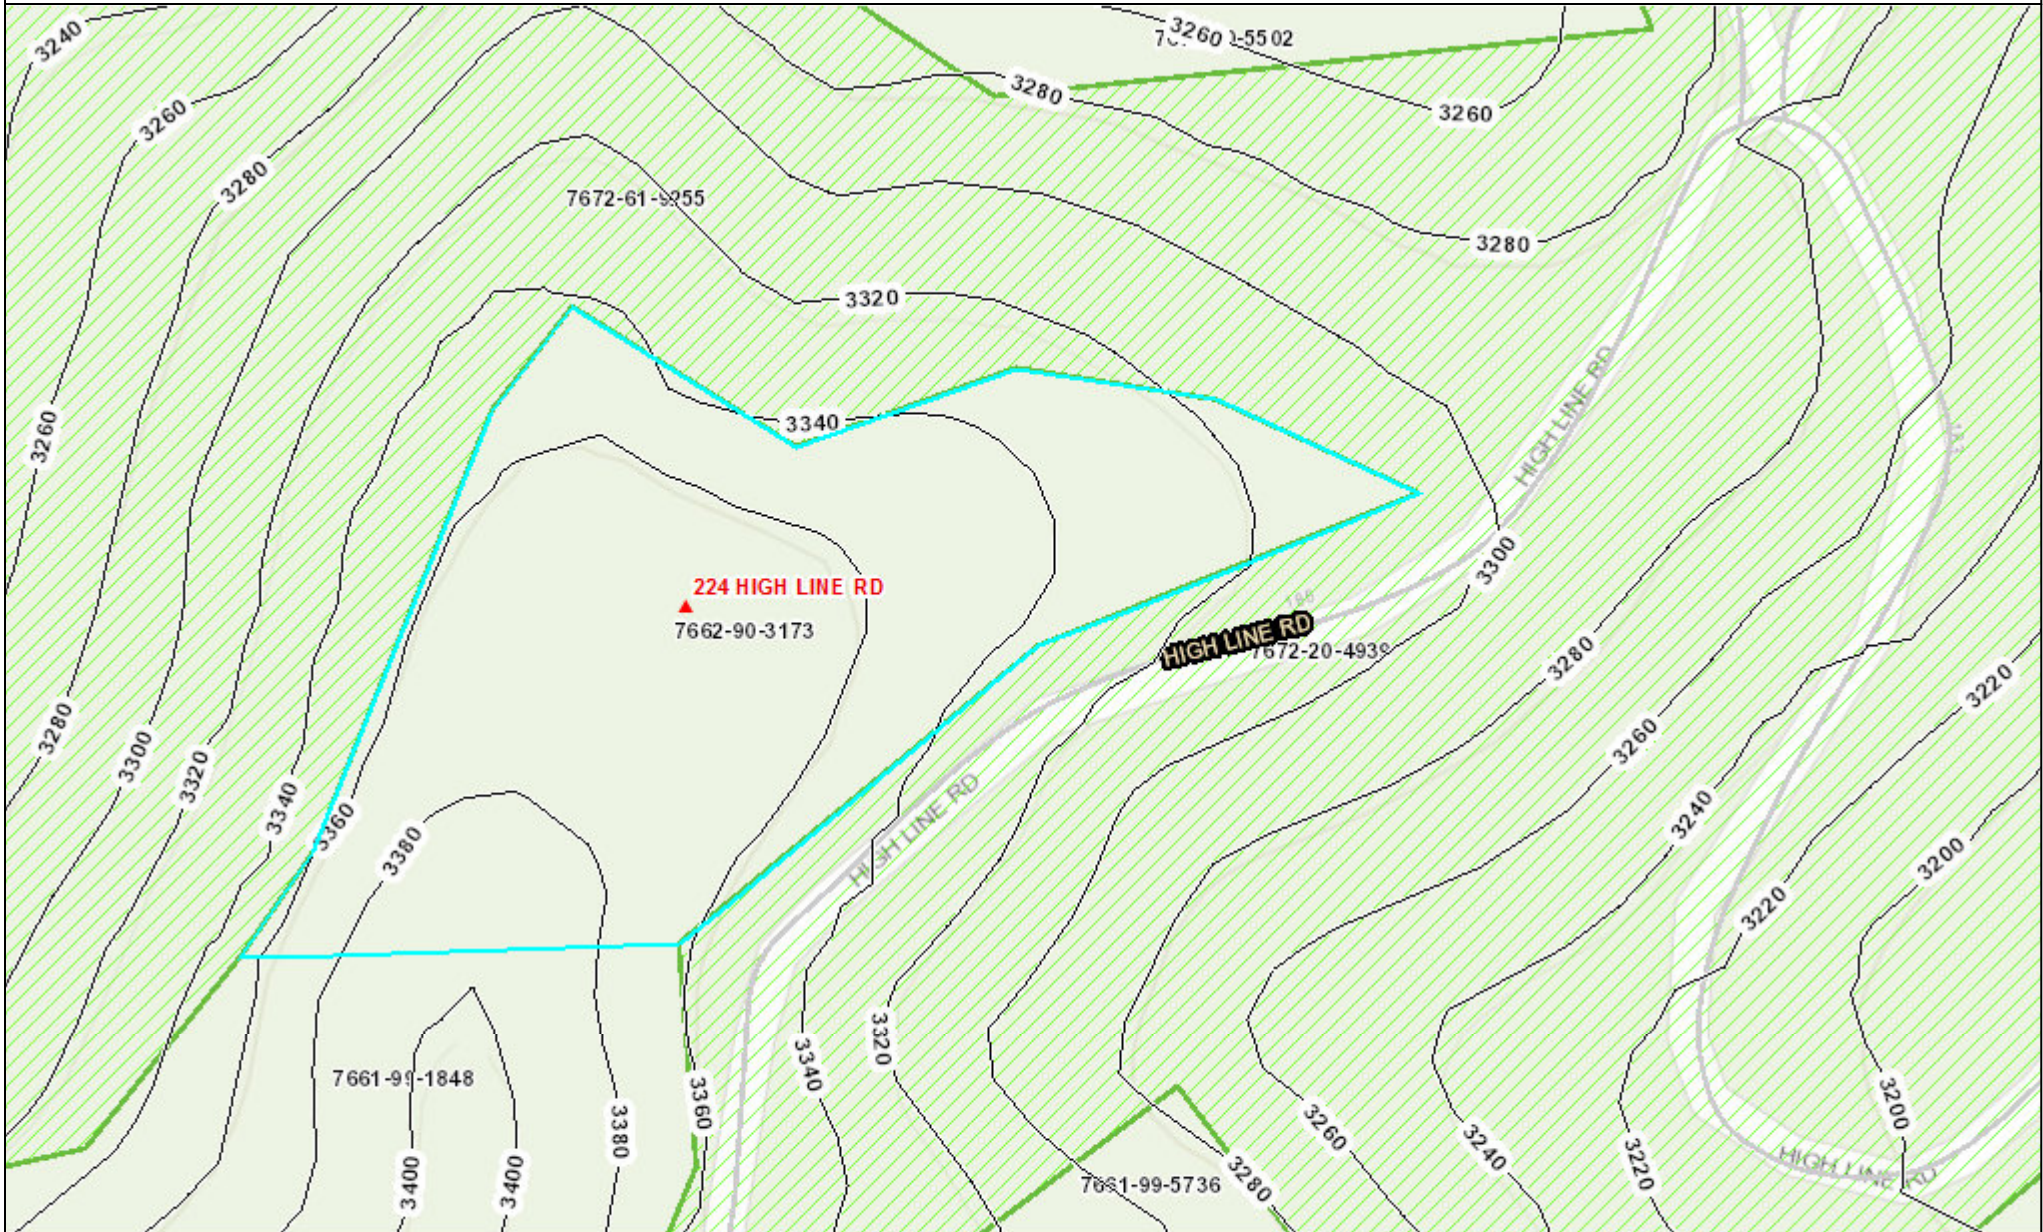

Custom Jackson County, NC Property Map

- | | | |
|----------------------|---------------------|----------------------|
| Parcels_Query result | Parcel Lines | — Lot Line |
| ▲ Address Points | — Easement | — Subdivision ROW |
| — Contours 20ft | — Hooks | ▣ Conservation Areas |
| — Centerlines | — Leader Line | |

0 0.005 0.01 0.02 mi

WARNING: THIS IS NOT A SURVEY!
 This map is prepared for inventory of real property within Jackson County. It is compiled from recorded deeds, plats, and public data records. Users of this map are hereby notified that the aforementioned public information sources should be consulted for verification. Jackson County or any County representative assumes no legal responsibility for the contents of this map.