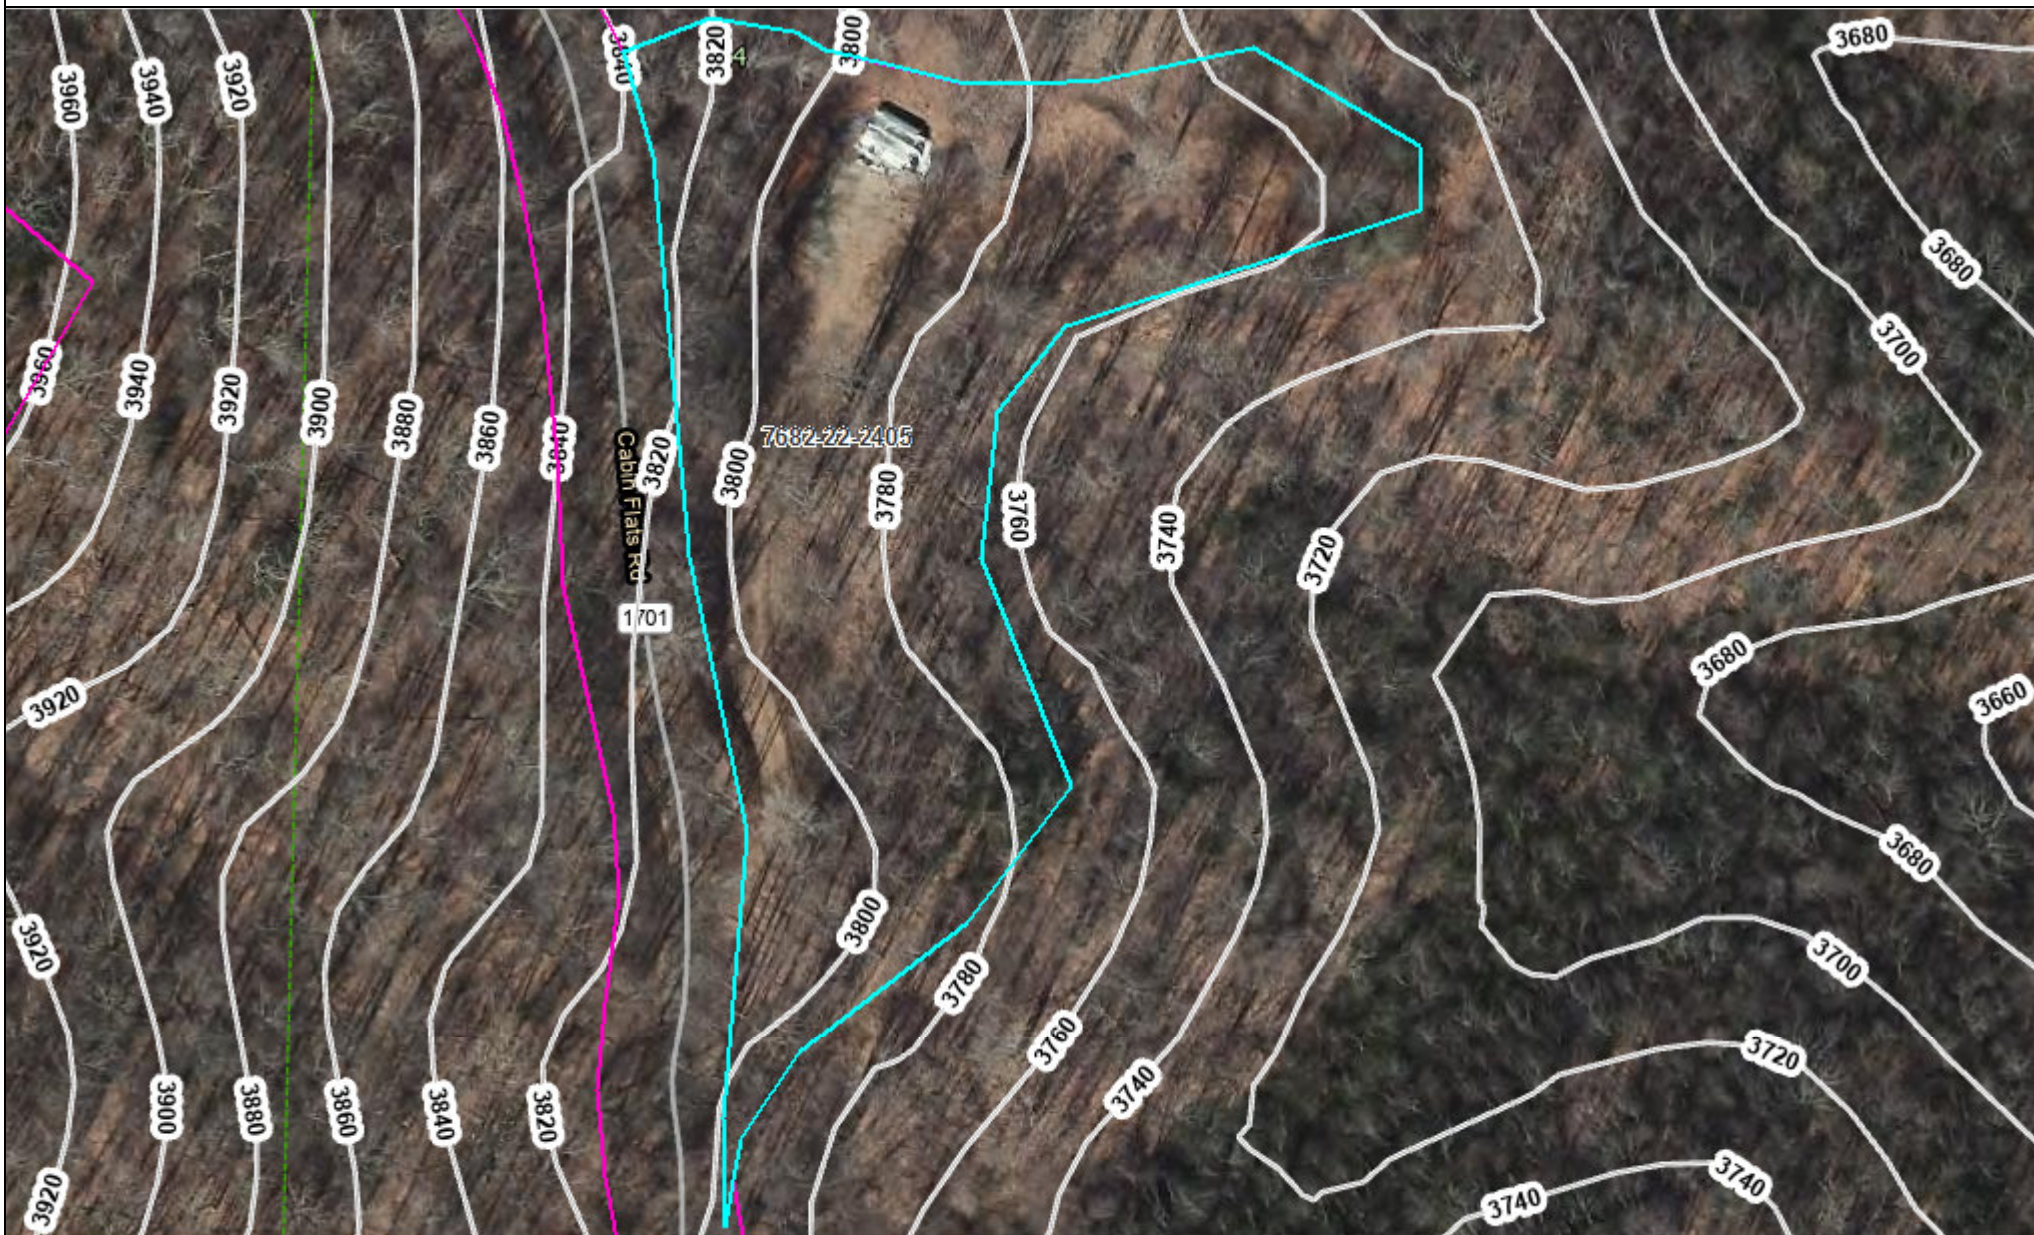

# 264 Cabin Flats Road

- |                |                          |               |                     |                 |
|----------------|--------------------------|---------------|---------------------|-----------------|
| Address_Points | <b>Parcel Annotation</b> | Lot Number    | Sub                 | Leader Line     |
| Contours 20ft  | Dimension                | Miscellaneous | <b>Parcel Lines</b> | Lot Line        |
| Centerlines    | Easement                 | Road          | Easement            | Subdivision ROW |
|                | Hydro                    | State         | Hooks               | Deed Plot       |

0 0.005 0.01 0.02 mi

**\*WARNING: THIS IS NOT A SURVEY!\***  
 This map is prepared for inventory of real property within Jackson County. It is compiled from recorded deeds, plats, and public data records. Users of this map are hereby notified that the aforementioned public information sources should be consulted for verification. Jackson County or any County representative assumes no legal responsibility for the contents of this map.